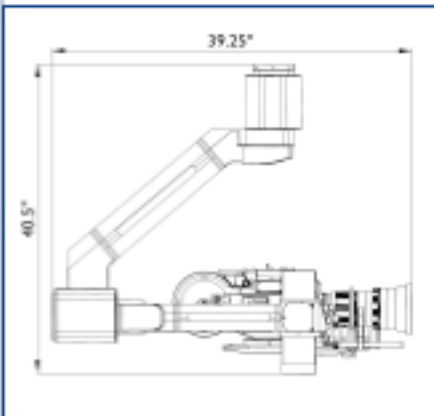

11822 Teale Street
 Culver City, CA 90230
 Phone: (310) 390-2500
 Fax: (310) 390-2544
<http://www.filmotechnic.net>

FLIGHT HEAD IV

THREE AXIS GYROSTABILIZED REMOTE HEAD

FLIGHT HEAD IV STANDARD PACKAGE and ACCESSORIES

- Joystick (Pan, Tilt, Dutch, and Zoom) and Wheels Control (Pan and Tilt)
- 2 Monitors (10" Flat and 9" Tube)
- 4 Batteries (10 Hours) & Chargers
- Cables (up to 130 ft.)
- Shipping Cases
- 3 Axis Flight Head Shock Absorber (Optional)

SPECIFICATIONS

Height	40.5 in.	103 cm
Width	22.25 in.	65 cm
Depth	39.25 in.	100 cm
Weight	104 lbs.	48 kg
Shipping Weight for Complete System	400 lbs.	181 kg
Payload Capacity (Recommended)	110 lbs.	50 kg
Range of Movement:		
Pan	Unlimited	
Tilt	Up 75°, Down 95°	
Roll	From +120° To -120°	
Maximum Angular Speed	120°/sec.	
Maximum Angular Acceleration	160°/sec ² .	
Maximum Usable Focal Length	250mm	
Power Supply	22-30 V / DC	
Maximum Current Consumed	15 amps	
Rated Current Consumed	3 amps	
Operating Temperature	-13°F to +104°F -25°C to + 40°C	
Set-Up Time	Approx. 1 hr.	
Technicians Required	1	